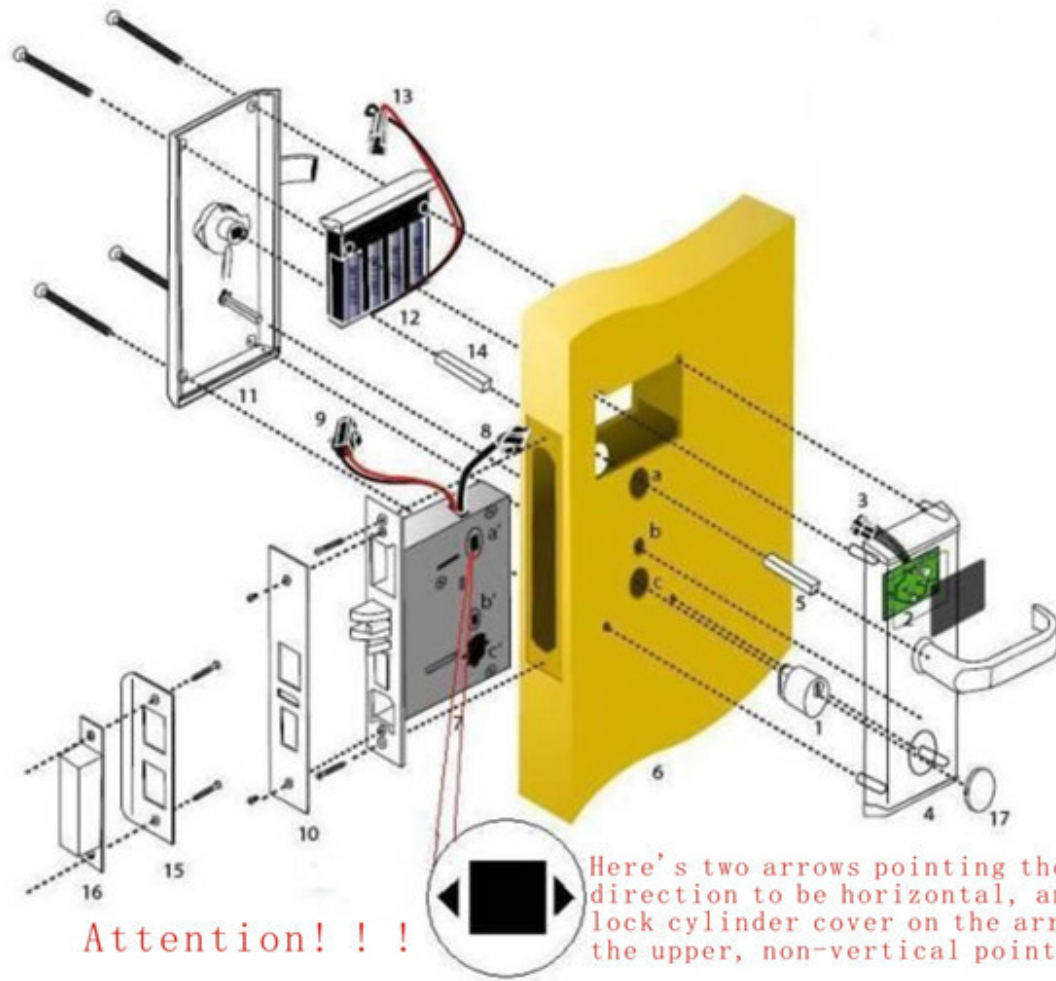

When you place the order, please tell us Which way of handle do you need for the locks(Right or Left)