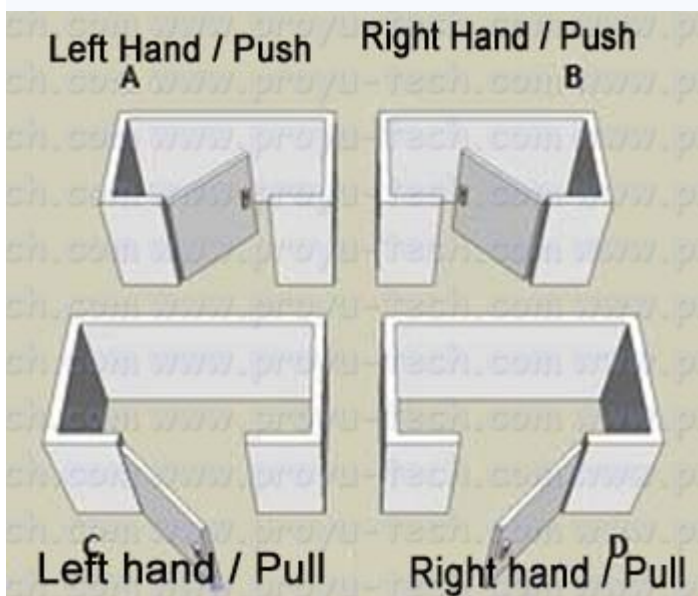

When you place the order, please tell us Which way of handle do you need for the locks(Right or Left)