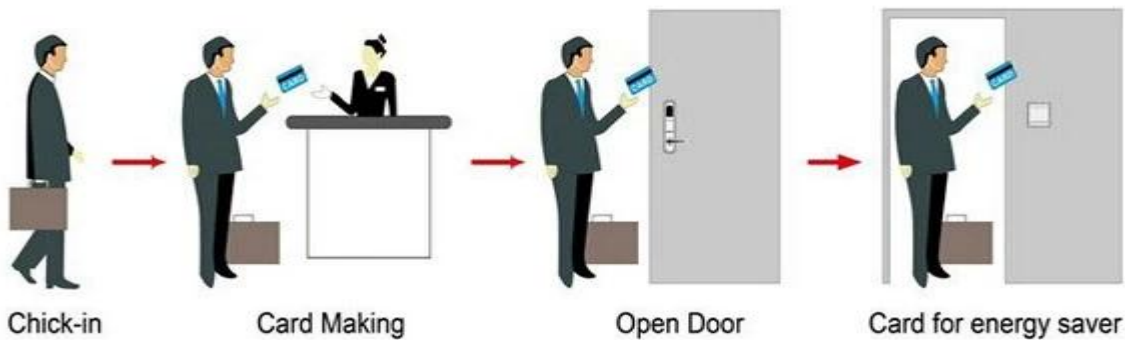

Promotional Keyless door lock china

Smart Card Basic Function

Smart Card Extensive Function

Card Type ID, TEMIC, MIFARE®

Lock Material Front&back&handle 304 stainless steel

Card Life 10 years

Inductive distance $\leq 5\text{cm}$