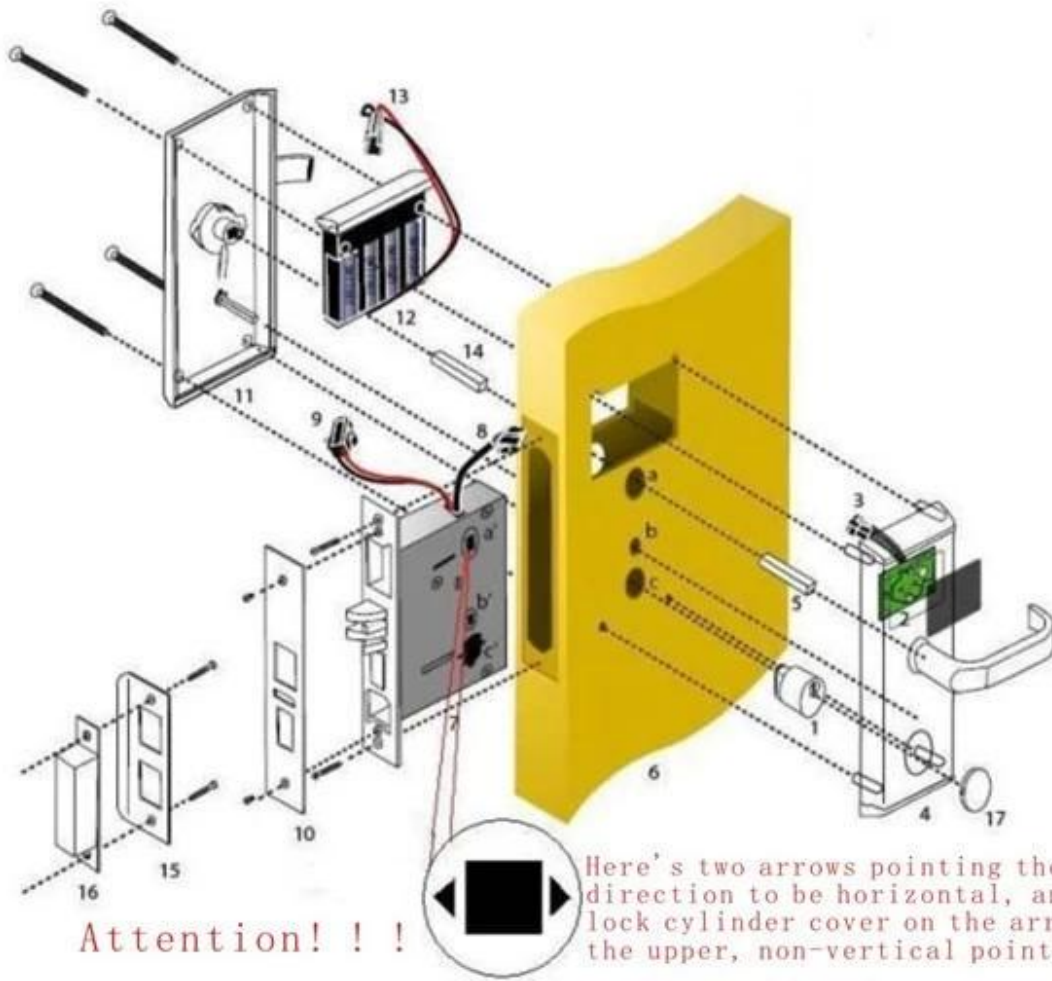

RF hotel door lock including:

A: MIFARE® card for hotel lock, (use with USB port card encoder and software)

B: Temic card hotel lock, (use with USB port card encoder and software)

C: EM hotel lock, (use standalone, no need software)

Main Features of our hotel door lock

1. It is forged by Zink alloy(stainless steel or copper) once, with high security and solidity nature.
2. Intellectual ultra thin little core of lock, This makes the breakage to the door as little as possible when making holes.
3. Free handle, to prevent the external stress from ruining the internal structure. The working life is long.
4. We test every circuit board to ensure its life span.

How to Install Our RF Card Lock

The Certificate of our RF Card Lock

Some Other Pictures of our product

Lock and software working steps

- Computer(to install the software), card encoder, cards,locks are the base one.Also, you could the Energy saving switch, data collector to the system..as you can see the attach photo.