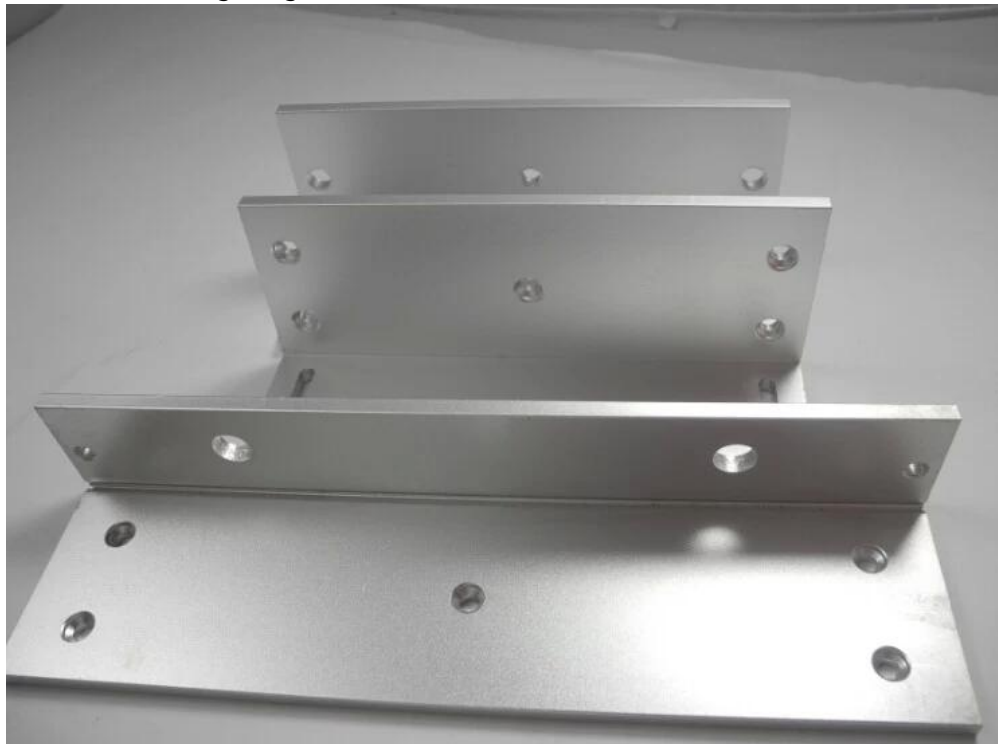

ZL-type magnetic lock bracket

Place of Origin: Guangdong, China (Mainland)

Brand Name: PROYU

Model Number: PY-50ZL

Built-type magnetic lock bracket

Suitable for 50kg magnetic lock

[best price Magnetic lock manufacturer, best price hotel keycard lock factory](#)