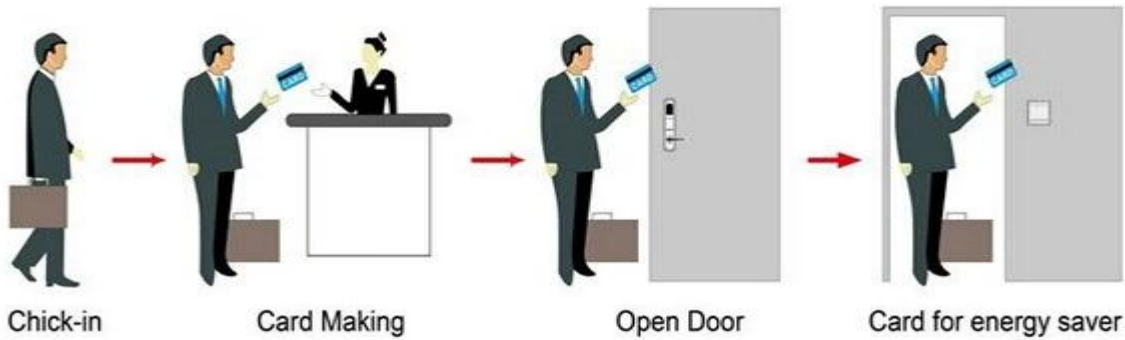

A SYSTEM PY-8320 including:

uhf rfid reader module price, best price Magnetic lock manufacturer, best price Temic card company

A: MIFARE® card hotel lock, (use with USB port card encoder and software)

B: Temic card hotel lock, (use with USB port card encoder and software)

C: EM hotel lock, (use standalone, no need software)

Smart Card Basic Function

Smart Card Extensive Function

Single operation 0.8 seconds

Card read time < 0.1s

Install door thickness 32-60 mm

Facial color Can be customerized