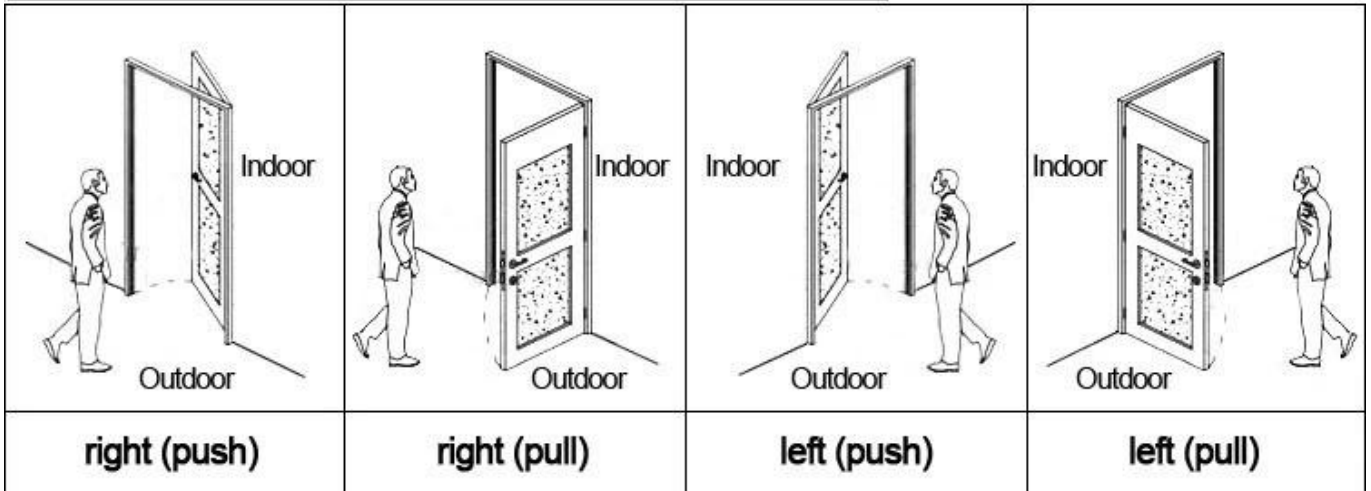

Technology advanced hassel USB technology

HOTEL LOCK SYSTEM ONE-CARD-PASS

1. electronic door lock for hotel Lock (qty = guest room)---For open the door
2. Encoder (1pcs/hotel) ---For issuing all kinds of cards
3. Switch (qty = guest room)---To get the power
4. Cards (qty = 3 times of guest room)----For open the lock
5. Data collector (1pcs/hotel, optional)----For getting the time and times of the entrance information from the lock
6. Self developed software (free of charge)----For setting the program the whole system.

Our careful and fabulous workers:

Our happy and contented customers:

Our fast and prompt delivery:

Our confidence and success in exhibition:

Accessories list reminder:

1
Door Lock Software

2
RF Card Reader

3
Data Collector

4
RF Card

5
Gain Power Switch

Please confirm door opening direction as below 4 types:

Extended function:

Access control

For common area, or main doors etc. same software, same card

Elevator control

For elevator. same software, same card