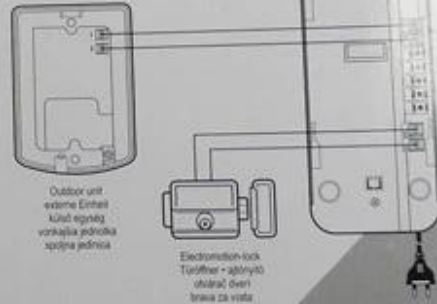

PL PRZEKŁADNIK Z ZAMKEM ELEKTRYCZYM

- 2-wire system
- 2-wire system
- 2-wire system
- 2-wire system
- 2-wire system

IT NOTIFON DE PARIATA CU DESCHEIEREA USII

- 2-wire system
- 2-wire system
- 2-wire system
- 2-wire system
- 2-wire system

ES INTERFON SA JEDINICOM ZA OTVARANJE VRATA

- 2-wire system
- 2-wire system
- 2-wire system
- 2-wire system
- 2-wire system

SK VOCHOVÝ TELEFÓN S OTVÁRACOM DVERI

- 2-wire system
- 2-wire system
- 2-wire system
- 2-wire system
- 2-wire system

ECG INTERFON SA OTVARANJEM VRATA

- 2-wire system
- 2-wire system
- 2-wire system
- 2-wire system
- 2-wire system

230 V~ / 50 Hz

TÜV
CE
ISO9001