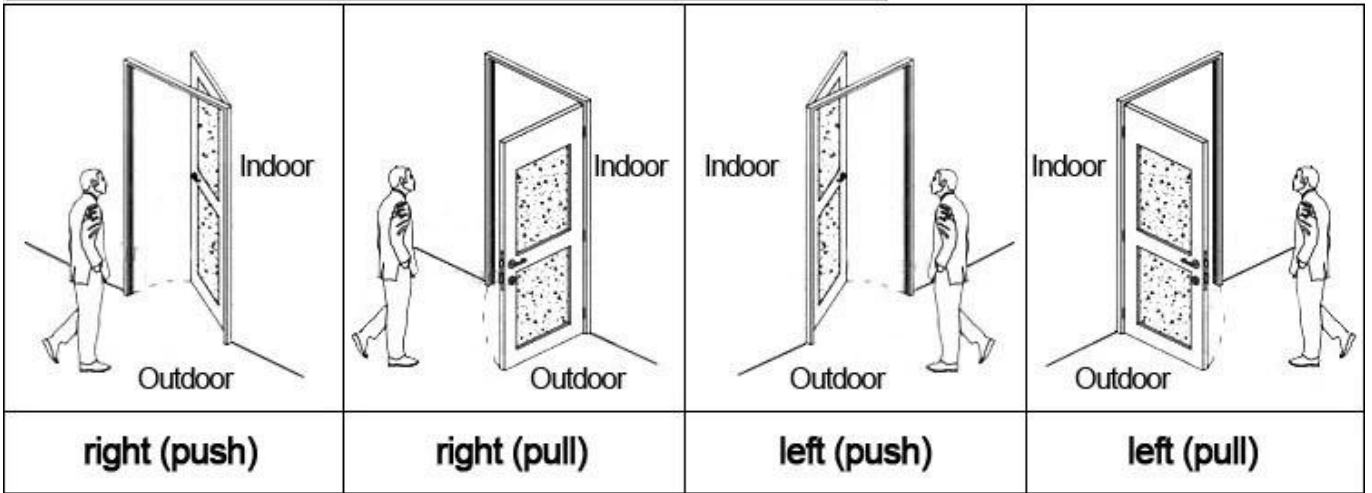

Please confirm door opening direction as below 4 types: