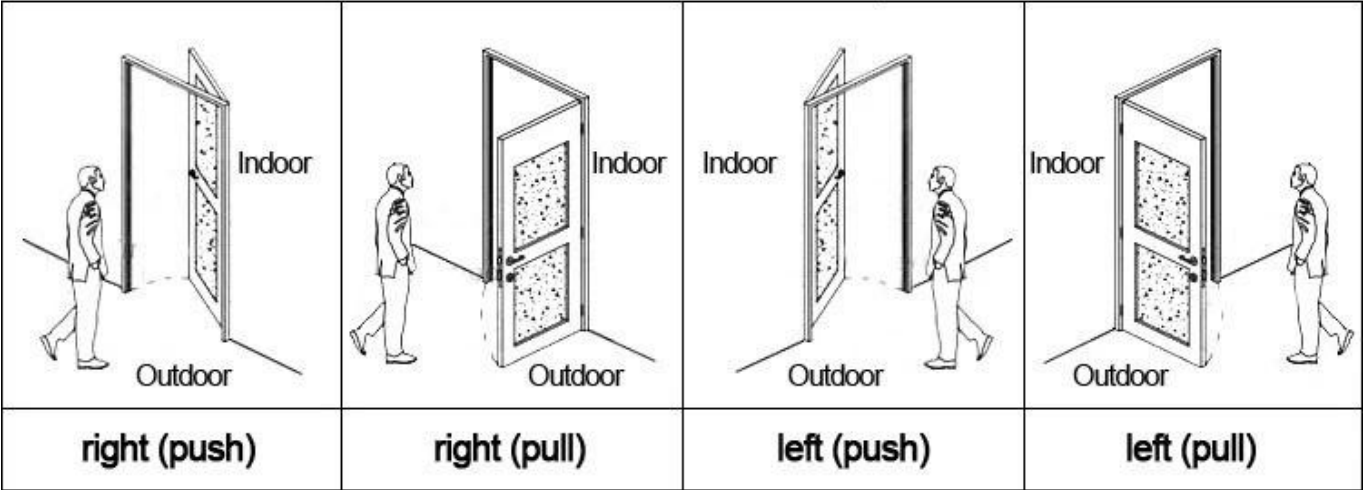

Please confirm door opening direction as below 4 types: