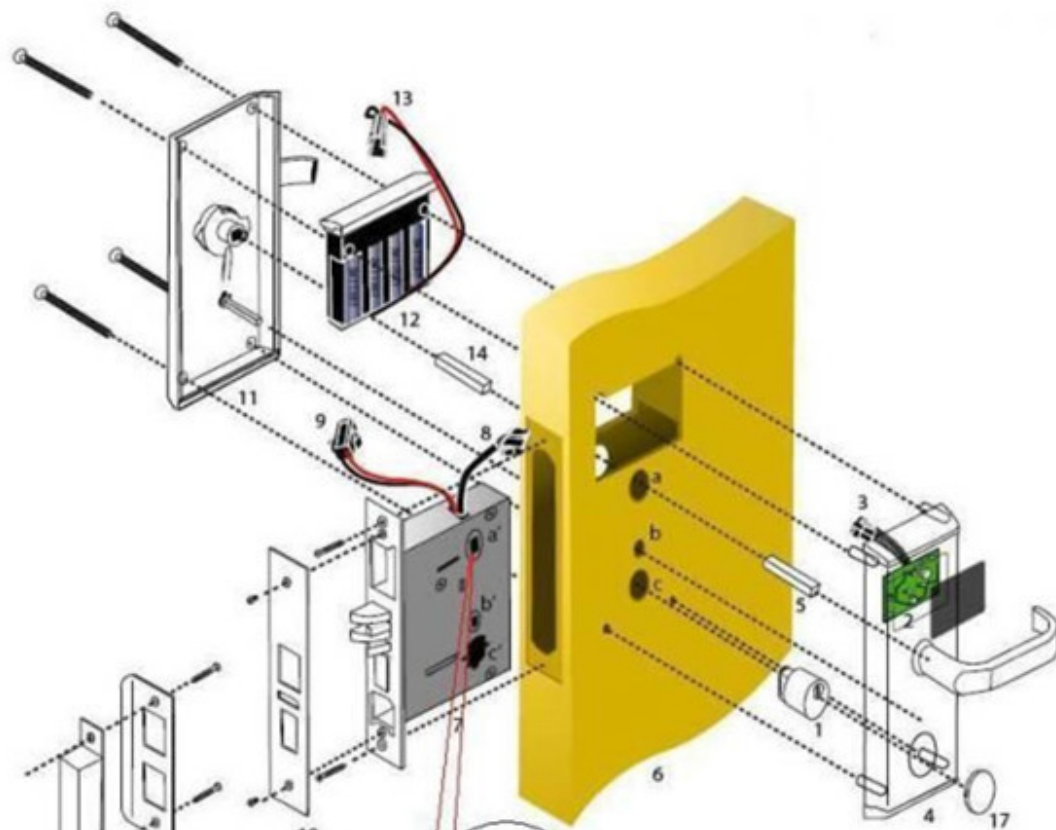

4. 10

5. 4.5V

> 25mm

7. 0°C-70°C

8. ≤80

RFID

Attention!!! Here's two arrows pointing the direction to be horizontal, and the lock cylinder cover on the arrow on the upper, non-vertical point!