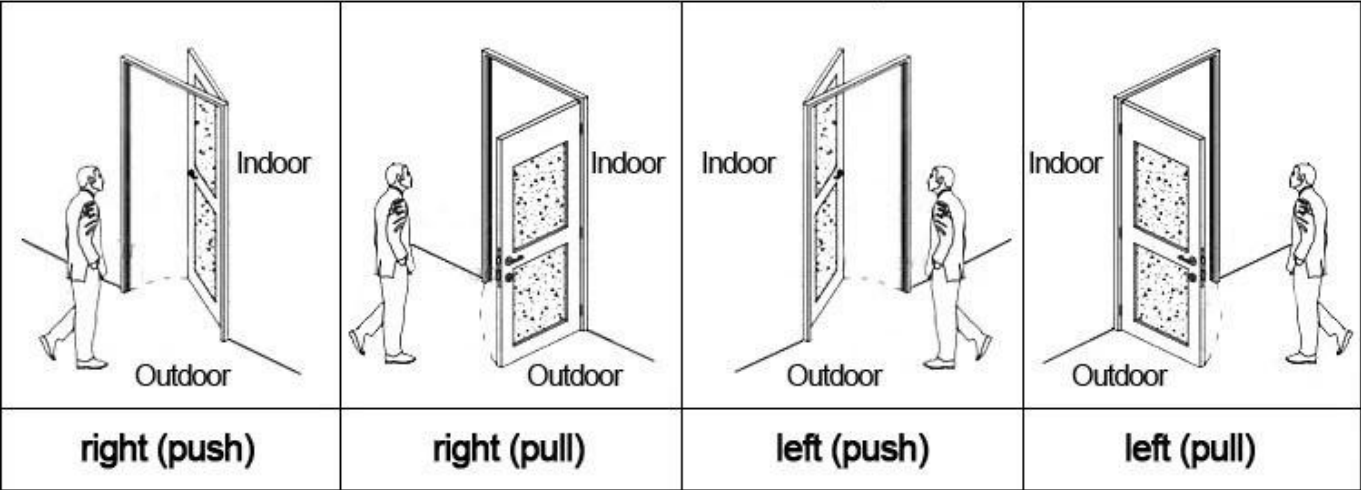

Accessories list reminder:

1	2	3	4	5
Door Lock Software	RF Card Reader	Data Collector	RF Card	Gain Power Switch

Please confirm door opening direction as below 4 types: