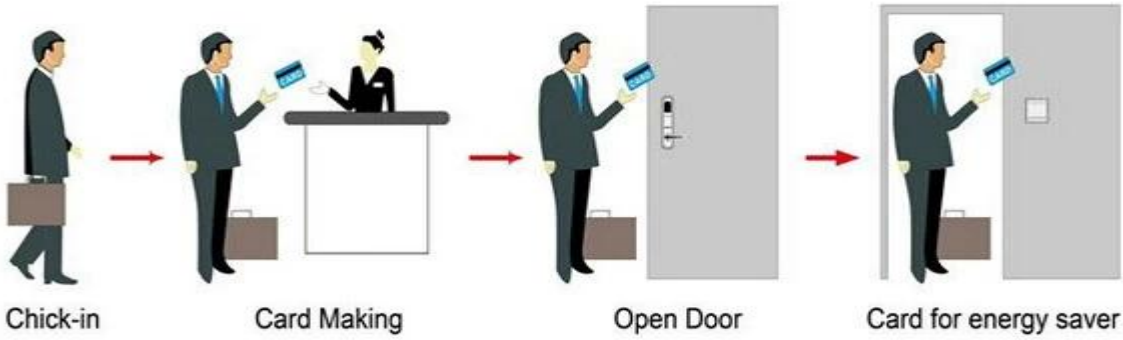

SYSTEM PY-8320

uhf rfid Temic

A MIFARE@ USB

B USB

C EM

Smart Card Basic Function

Smart Card Extensive Function

0.8

< 0.1S

32-60

1

OEM ODM

Windows XP / 2000/2003/2007

hassel USB

HOTEL LOCK SYSTEM ONE-CARD-PASS

1. 00000000 0000 =0000---0000
2. 0000010/0000---00000000
3. 0000qty =0000---0000
4. 0000qty =00003000----0000
5. 000000010/00000000-----0000000000000000
6. 0000000000000000----0000000000000000