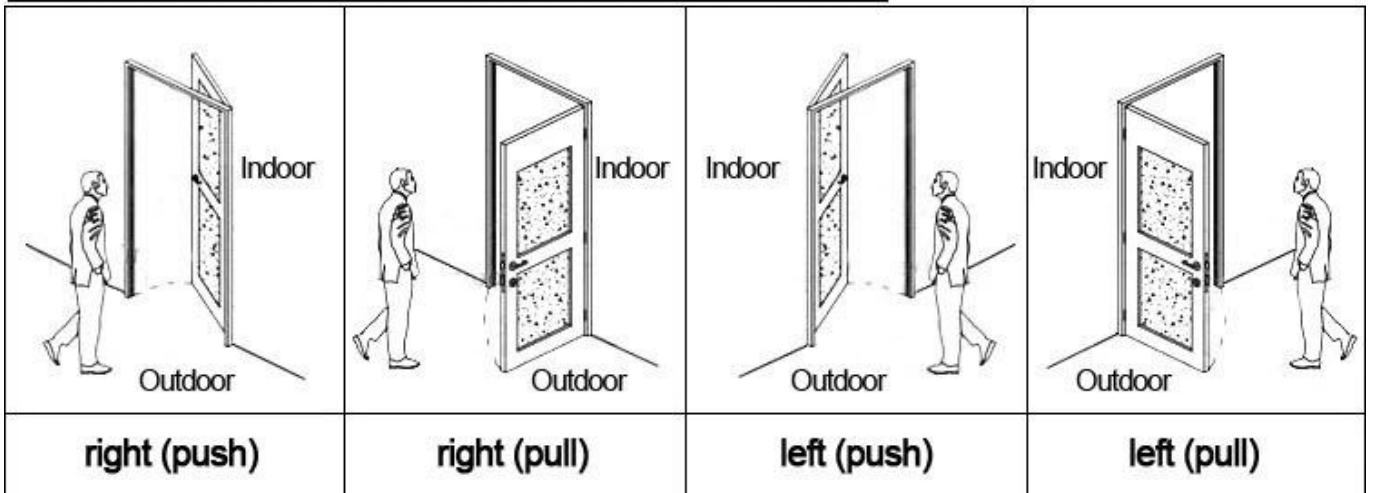

## Accessories list reminder:

Door Lock  
Software

RF Card  
Reader

Data Collector

RF Card

Gain Power  
Switch

## Please confirm door opening direction as below 4 types: