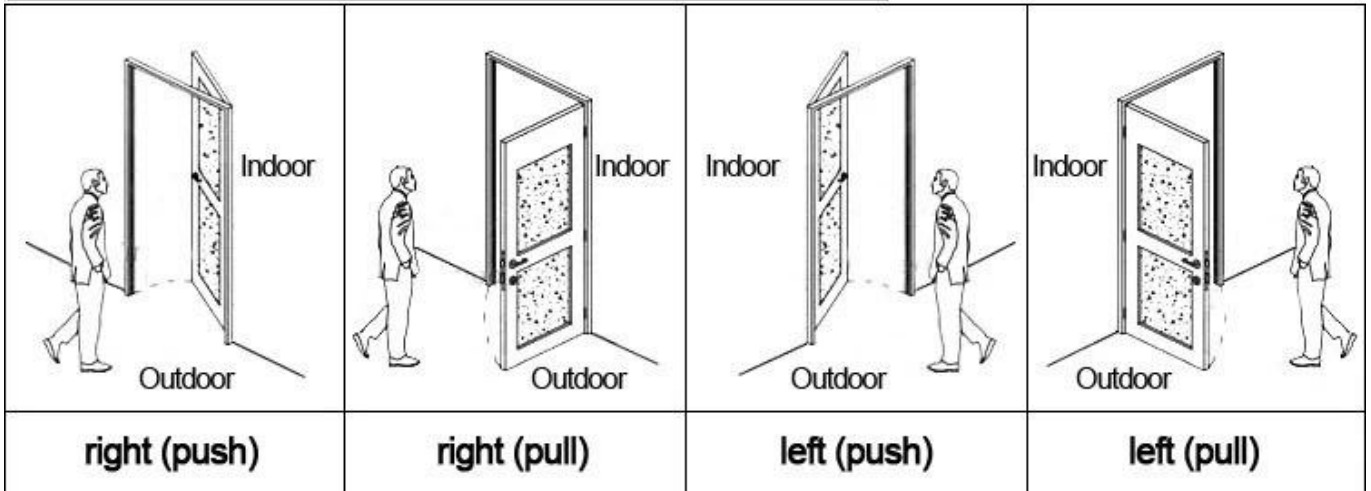

## Accessories list reminder:

1  
Door Lock  
Software

2  
RF Card  
Reader

3  
Data Collector

4  
RF Card

5  
Gain Power  
Switch

## Please confirm door opening direction as below 4 types: