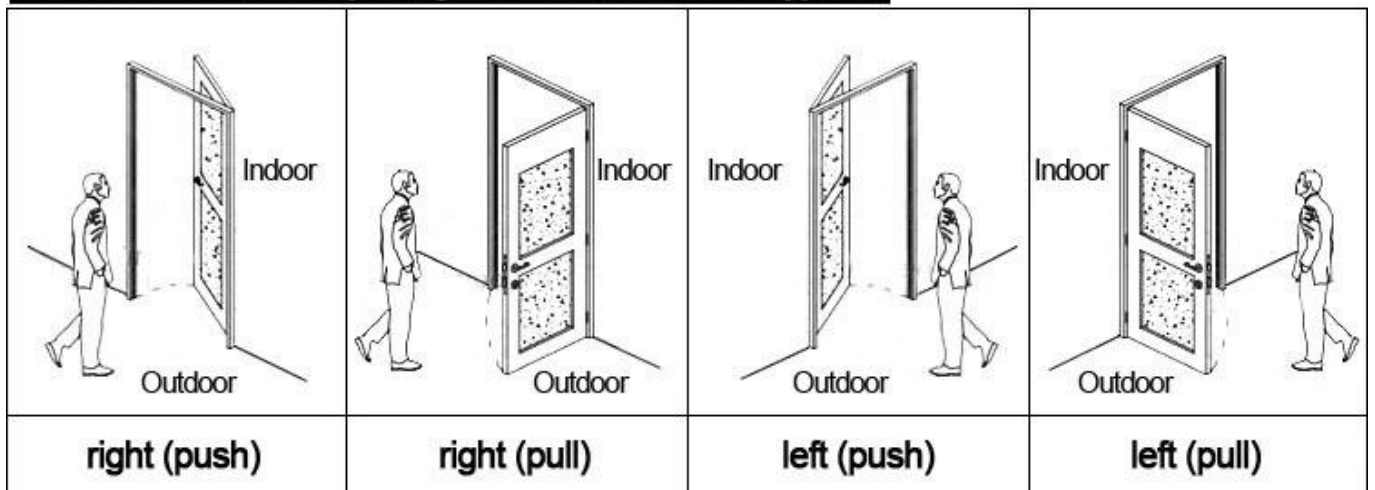

### Accessories list reminder:

1 Door Lock Software

2 RF Card Reader

3 Data Collector

4 RF Card

5 Gain Power Switch

### Please confirm door opening direction as below 4 types: