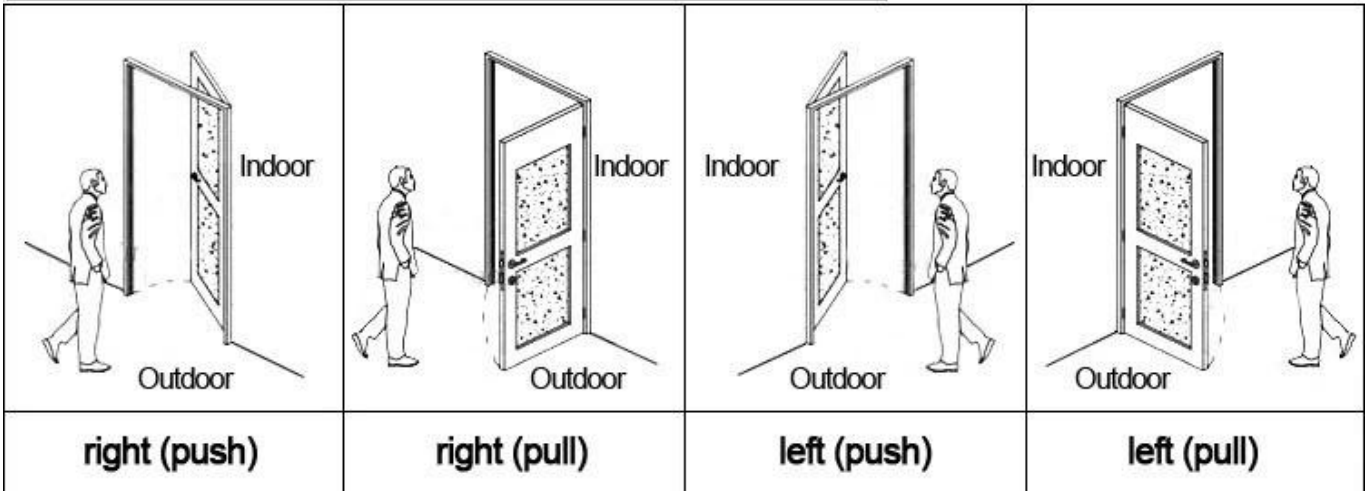

## Accessories list reminder:

Door Lock Software

RF Card Reader

Data Collector

RF Card

Gain Power Switch

## Please confirm door opening direction as below 4 types: