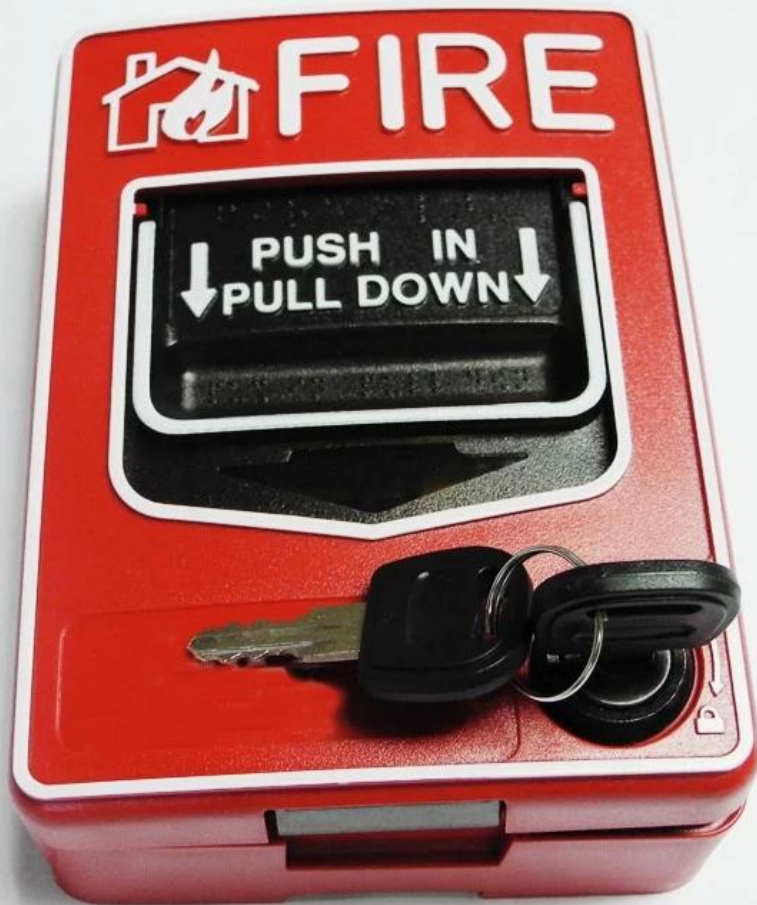

Table with 2 columns: Property, Value

Table with 2 columns: Property, Value

Table with 2 columns: Property, Value

Table with 2 columns: Property, Value

Table with 2 columns: Property, Value

Table with 2 columns: Property, Value

Table with 2 columns: Property, Value

Table with 2 columns: Property, Value

Table with 2 columns: Property, Value

Table with 2 columns: Property, Value

Table with 2 columns: Property, Value

CONVENTIONAL MANUAL CALL POINT

Operating Voltage: 9V-28VDC  
Alarm Current:  $\leq 45\text{mA}$   
Operating Temp:  $-10^{\circ}\text{C}$ ~ $+50^{\circ}\text{C}$   
MFG No.: HCA9 1100146