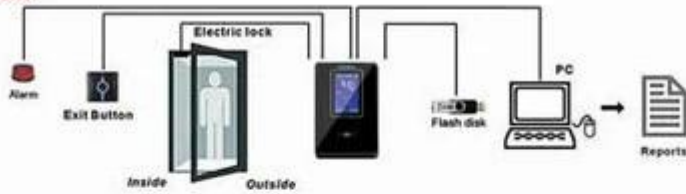

Standalone

Network