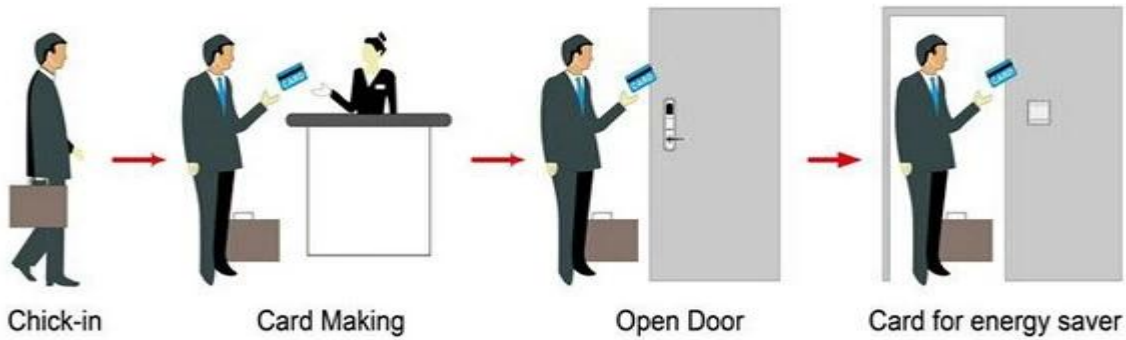

**A SYSTEM PY-8320 including:**

- A: MIFARE® card hotel lock, ( use with USB port card encoder and software)
- B: Temic card hotel lock, ( use with USB port card encoder and software)
- C: EM hotel lock, (use standalone, no need software)

## Smart Card Basic Function

## Smart Card Extensive Function

Single operation 0.8 seconds

Card read time < 0.1s

Install door thickness 32-60 mm

Facial color Can be customerized

package includes complete lock,software and demo video

Language support Chinese, English, Portuguese,Turkish,Russian