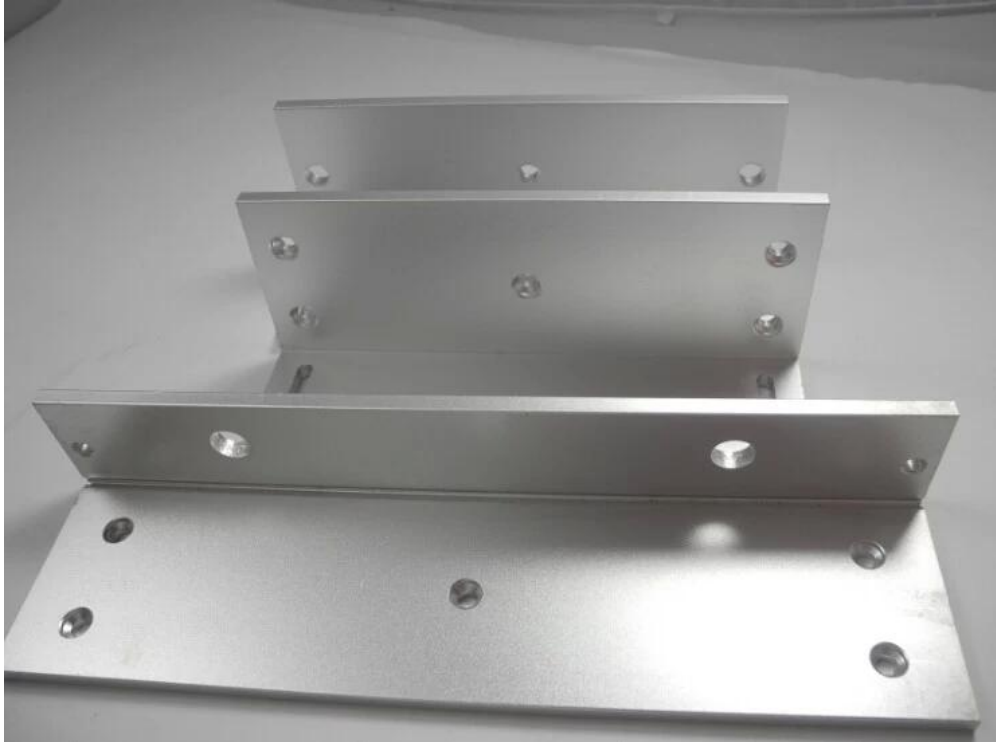

ZL-type magnetic lock bracket

Place of Origin: Guangdong, China (Mainland)

Brand Name: PROYU

Model Number: PY-50ZL

Built-type magnetic lock bracket

Suitable for 50kg magnetic lock

[shenzhen Magnetic lock manufacturer, High security Magnetic lock manufacturer](#)