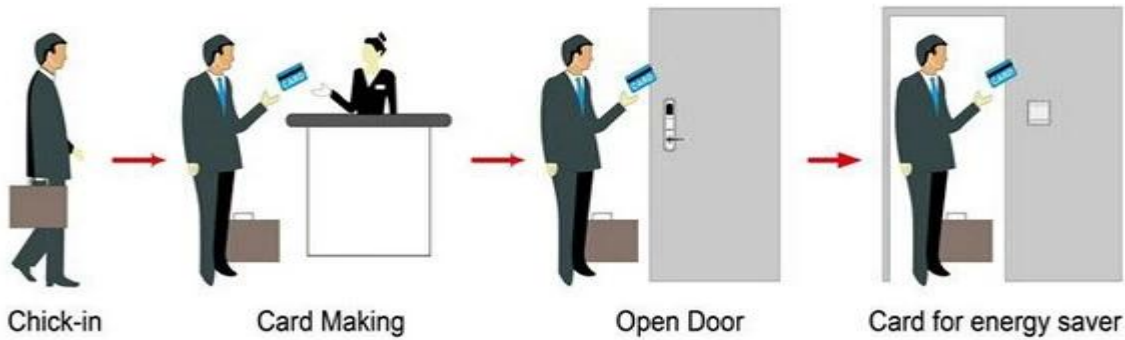

A SYSTEM PY-8320 including:

uhf rfid reader module price, shenzhen Temic card company, Electronic Magnetic lock manufacturer

A: MIFARE® card hotel lock, (use with USB port card encoder and software)

B: Temic card hotel lock, (use with USB port card encoder and software)

C: EM hotel lock, (use standalone, no need software)

Smart Card Basic Function

Smart Card Extensive Function

Single operation 0.8 seconds

Card read time < 0.1s

Install door thickness 32-60 mm

Facial color Can be customerized