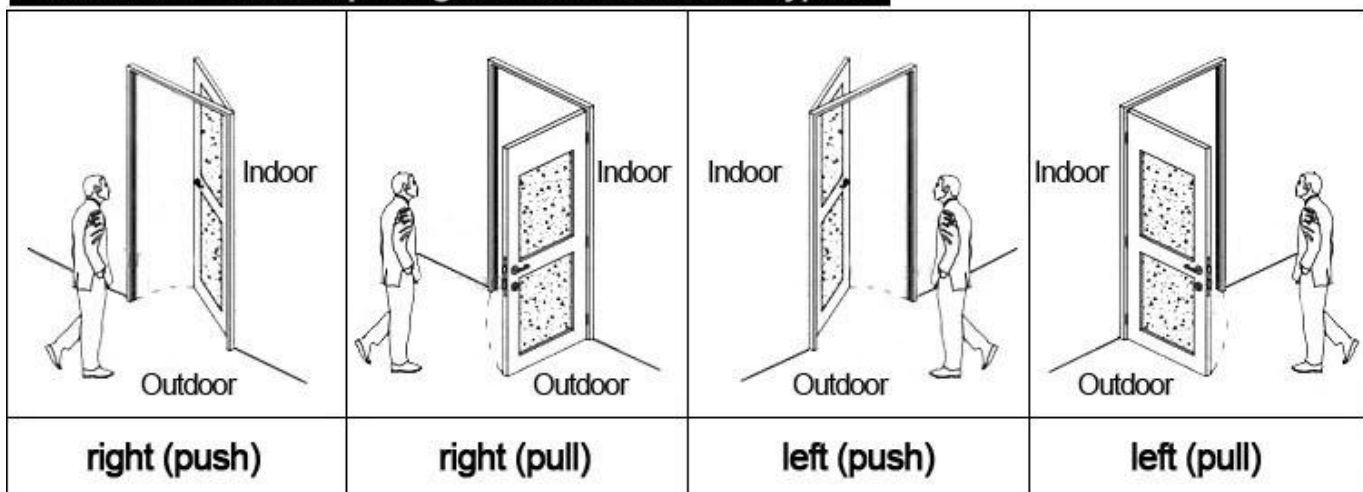

## Accessories list reminder:

1  
Door Lock  
Software

2  
RF Card  
Reader

3  
Data Collector

4  
RF Card

5  
Gain Power  
Switch

## Please confirm door opening direction as below 4 types: