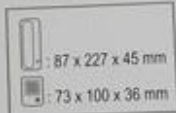

ZHUDELE

○ ZDL-3207
○ ZDL-3208

Intercom Doorbell

gegensprechanlage mit türöffner
kaputelefon ajtónyitóval

EN DOORBELL WITH DOOR OPENING FUNCTION
• 2-wire system
• 2-wire system
• 2-wire system
• 2-wire system

B GEGENSPRECHANLAGE MIT TÜROFFNER
• 2-wire system
• 2-wire system
• 2-wire system
• 2-wire system

R KAPUTELEFON AJTÓNÝÍTÓVAL
• 2-wire system
• 2-wire system
• 2-wire system
• 2-wire system

CS DOMOVNÍ TELEFON S OVLÁDANÍM ELEKTRICKÉHO ZÁMKY
• 2-wire system
• 2-wire system
• 2-wire system
• 2-wire system

PL ZWIEMKIENIA Z ZAMKIEM ELEKTRYCZYM
• 2-wire system
• 2-wire system
• 2-wire system
• 2-wire system

IT INTERFON DI PARTITA OÙ DÉSCHEMERE UPI
• 2-wire system
• 2-wire system
• 2-wire system
• 2-wire system

SK INTERFON SA JEDINICOU ZA OTVÁRANIE VRAŤ
• 2-wire system
• 2-wire system
• 2-wire system
• 2-wire system

EN DOORBELL WITH FUNCTION OPENING VRAAT
• 2-wire system
• 2-wire system
• 2-wire system
• 2-wire system

B INTERFON SA OTVARANJEM VRAŤ
• 2-wire system
• 2-wire system
• 2-wire system
• 2-wire system

SK VOCHODNÝ TELEFÓN S OTVÁRANOM DVERÍ
• 2-wire system
• 2-wire system
• 2-wire system
• 2-wire system

230 V~ / 50 Hz

TÜV
CE
ISO9001