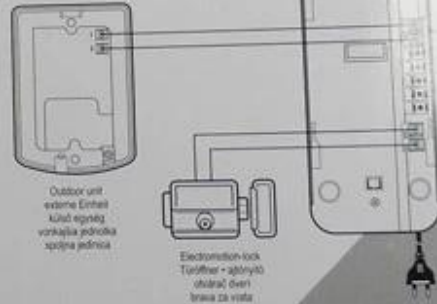

ZHUDELE

○ ZDL-3207
○ ZDL-3208

Intercom Doorbell

gegensprechanlage mit türöffner
kaputelefon ajtónyitóval

EN DOORBELL WITH DOOR OPENING FUNCTION
• 2-wire system
• 2-wire system
• 2-wire system
• 2-wire system

B GEGENSPRECHANLAGE MIT TÜROFFNER
• 2-wire system
• 2-wire system
• 2-wire system
• 2-wire system

R KAPUTELEFON AJTÓNÝÍTÓVAL
• 2-wire system
• 2-wire system
• 2-wire system
• 2-wire system

CS DOMOVNÍ TELEFON S OVLÁDANÍM ELEKTRICKÉHO ZÁMKY
• 2-wire system
• 2-wire system
• 2-wire system
• 2-wire system

PL ZWIEMKIENIA Z ZAMKIEM ELEKTRYCZYM
• 2-wire system
• 2-wire system
• 2-wire system
• 2-wire system

IT INTERFON DI PARTITA OÙ DÉSCHEMERE UPI
• 2-wire system
• 2-wire system
• 2-wire system
• 2-wire system

SK INTERFON SA JEDINICOU ZA OTVÁRANIE VRAŤ
• 2-wire system
• 2-wire system
• 2-wire system
• 2-wire system

EN DOORBELL WITH FUNCTION OPENING VRAAT
• 2-wire system
• 2-wire system
• 2-wire system
• 2-wire system

B INTERFON SA OTVARANJEM VRAŤ
• 2-wire system
• 2-wire system
• 2-wire system
• 2-wire system

SK VOCHODNÝ TELEFÓN S OTVÁRANOM DVERÍ
• 2-wire system
• 2-wire system
• 2-wire system
• 2-wire system

230 V~ / 50 Hz

TÜV
CE
ISO9001