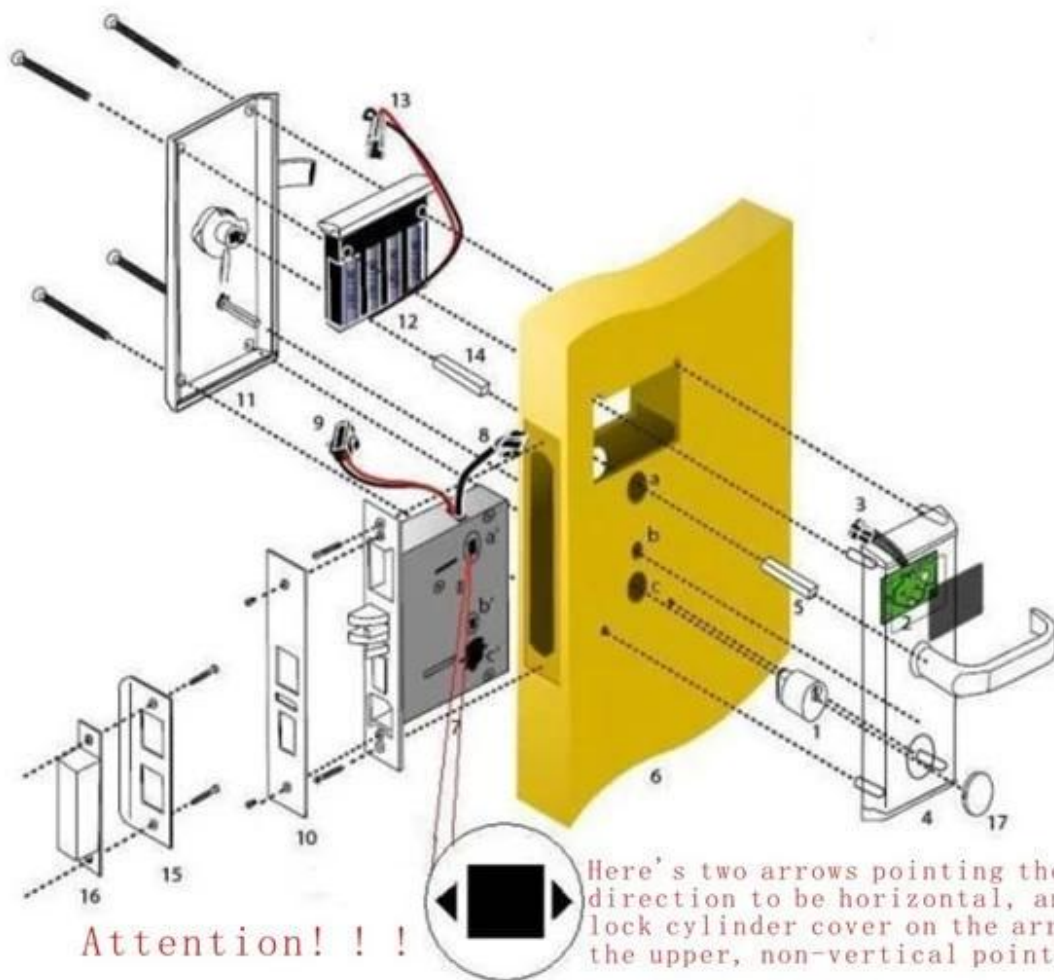

Attention!!!

The Certificate of Our Product