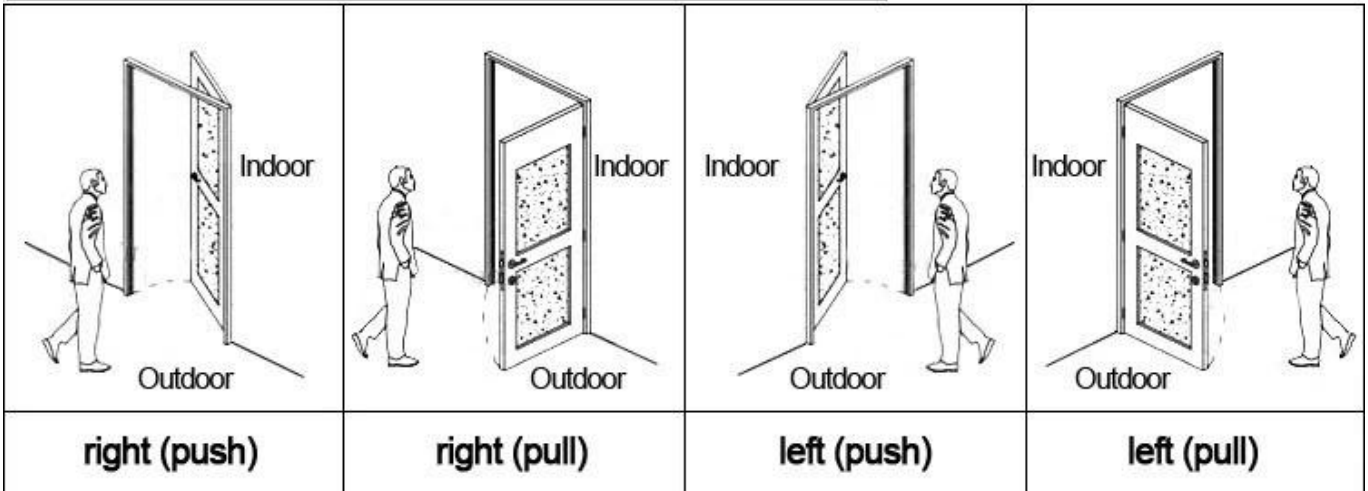

HOTEL LOCK SYSTEM ONE-CARD-PASS

1. [Hotel Lock suppliers](#) Lock (qty = guest room)---For open the door
2. Encoder (1pcs/hotel) ---For issuing all kinds of cards
3. Switch (qty = guest room)---To get the power
4. Cards (qty = 3 times of guest room)----For open the lock
5. Data collector (1pcs/hotel, optional)----For getting the time and times of the entrance information from the lock
6. Self developed software (free of charge)----For setting the program the whole system.

Our careful and fabulous workers:

Our happy and contented customers:

Our fast and prompt delivery:

Our confidence and success in exhibition:

Accessories list reminder:

1
Door Lock
Software

2
RF Card
Reader

3
Data Collector

4
RF Card

5
Gain Power
Switch

Please confirm door opening direction as below 4 types:

Extended function:

Access control

For common area, or main doors etc. same software, same card

Elevator control

For elevator. same software, same card