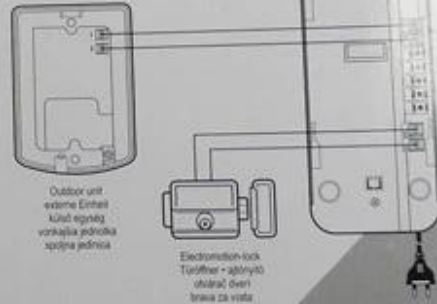

PL PRZEKŁADNIK Z ZAMKEM ELEKTRYCZYM

- 2-wire system
- 2-wire system
- 2-wire system
- 2-wire system
- 2-wire system

IT NOTIFON DE PARIATA CU DESCHIDEREA USII

- 2-wire system
- 2-wire system
- 2-wire system
- 2-wire system
- 2-wire system

ES INTERFON SA JEDINICOM ZA OTVARANJE VRATA

- 2-wire system
- 2-wire system
- 2-wire system
- 2-wire system
- 2-wire system

SK VOCHODNÝ TELEFÓN S OTVÁRACOM DVERI

- 2-wire system
- 2-wire system
- 2-wire system
- 2-wire system
- 2-wire system

ECG INTERFON SA OTVARANJEM VRATA

- 2-wire system
- 2-wire system
- 2-wire system
- 2-wire system
- 2-wire system

230 V~ / 50 Hz

TÜV
CE
ISO9001