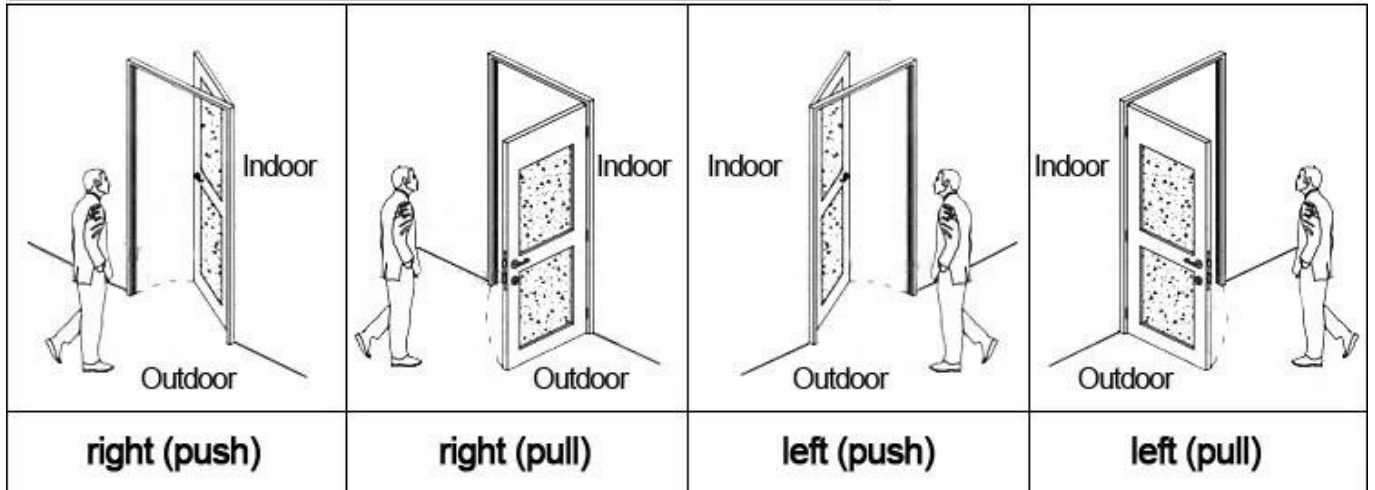

PRODUCT DISPLAY

HOTEL LOCK SYSTEM ONE-CARD-PASS

1. [electronic door lock system for hotels](#) Lock (qty = guest room)---For open the door
2. Encoder (1pcs/hotel) ---For issuing all kinds of cards
3. Switch (qty = guest room)---To get the power
4. Cards (qty = 3 times of guest room)-----For open the lock
5. Data collector (1pcs/hotel, optional)-----For getting the time and times of the entrance information from the lock
6. Self developed software (free of charge)---For setting the program the whole system.

Our careful and fabulous workers:

Our happy and contented customers:

Our fast and prompt delivery:

Our confidence and success in exhibition:

Accessories list reminder:

				
1	2	3	4	5
Door Lock Software	RF Card Reader	Data Collector	RF Card	Gain Power Switch

Please confirm door opening direction as below 4 types:

Extended function:

- Access control**
For common area, or main doors etc. same software, same card
- Elevator control**
For elecator. same software, same card
- Room status