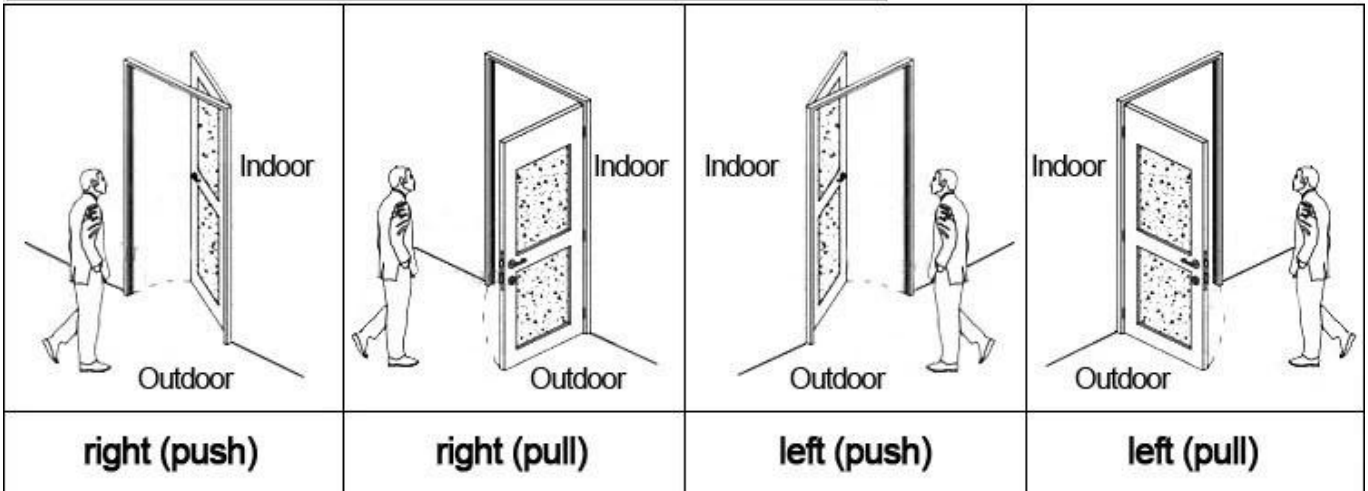

## HOTEL LOCK SYSTEM ONE-CARD-PASS

1. [Hotel Lock suppliers](#) Lock (qty = guest room)---For open the door
2. Encoder (1pcs/hotel ) ---For issuing all kinds of cards
3. Switch (qty = guest room)---To get the power
4. Cards (qty = 3 times of guest room)----For open the lock
5. Data collector (1pcs/hotel, optional )----For getting the time and times of the entrance information from the lock
6. Self developed software ( free of charge)----For setting the program the whole system.

## Accessories list reminder:

1  
Door Lock  
Software

2  
RF Card  
Reader

3  
Data Collector

4  
RF Card

5  
Gain Power  
Switch

## Please confirm door opening direction as below 4 types: