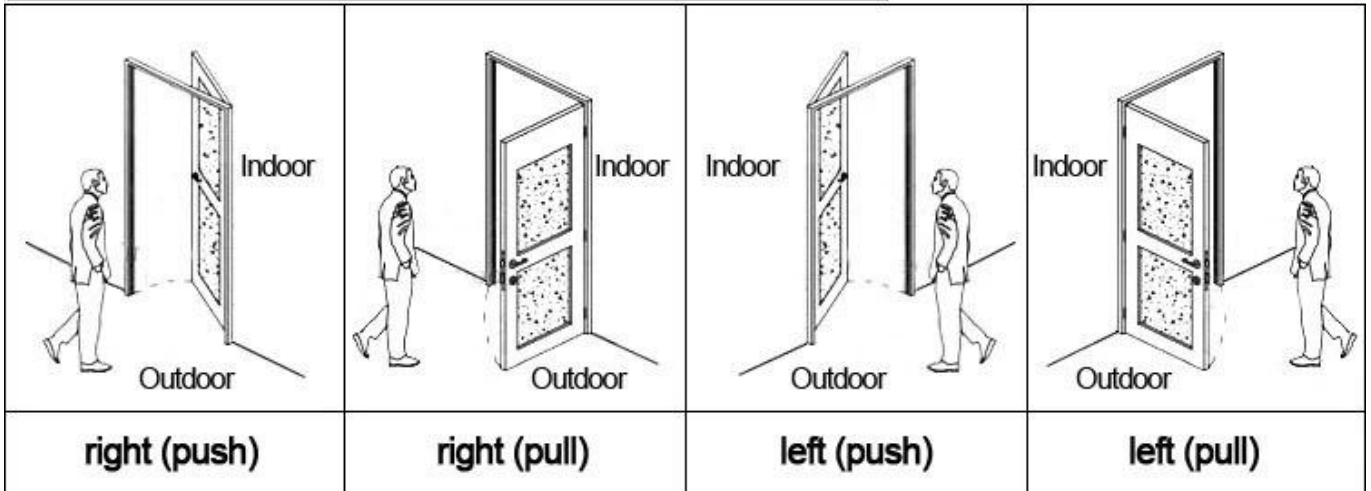

Service OEM or ODM

Compatible network Windows XP / 2000 / 2003/2007

Technology advanced hassel USB technology

HOTEL LOCK SYSTEM ONE-CARD-PASS

1. electronic door lock for hotel Lock (qty = guest room)---For open the door
2. Encoder (1pcs/hotel) ---For issuing all kinds of cards
3. Switch (qty = guest room)---To get the power
4. Cards (qty = 3 times of guest room)----For open the lock
5. Data collector (1pcs/hotel, optional)----For getting the time and times of the entrance information from the lock
6. Self developed software (free of charge)----For setting the program the whole system.

Our careful and fabulous workers:

Our happy and contented customers:

Our fast and prompt delivery:

Our confidence and success in exhibition:

Accessories list reminder:

1
Door Lock
Software

2
RF Card
Reader

3
Data Collector

4
RF Card

5
Gain Power
Switch

Please confirm door opening direction as below 4 types:

Extended function:

Access control

For common area, or main doors etc. same software, same card

Elevator control

For elevator. same software, same card