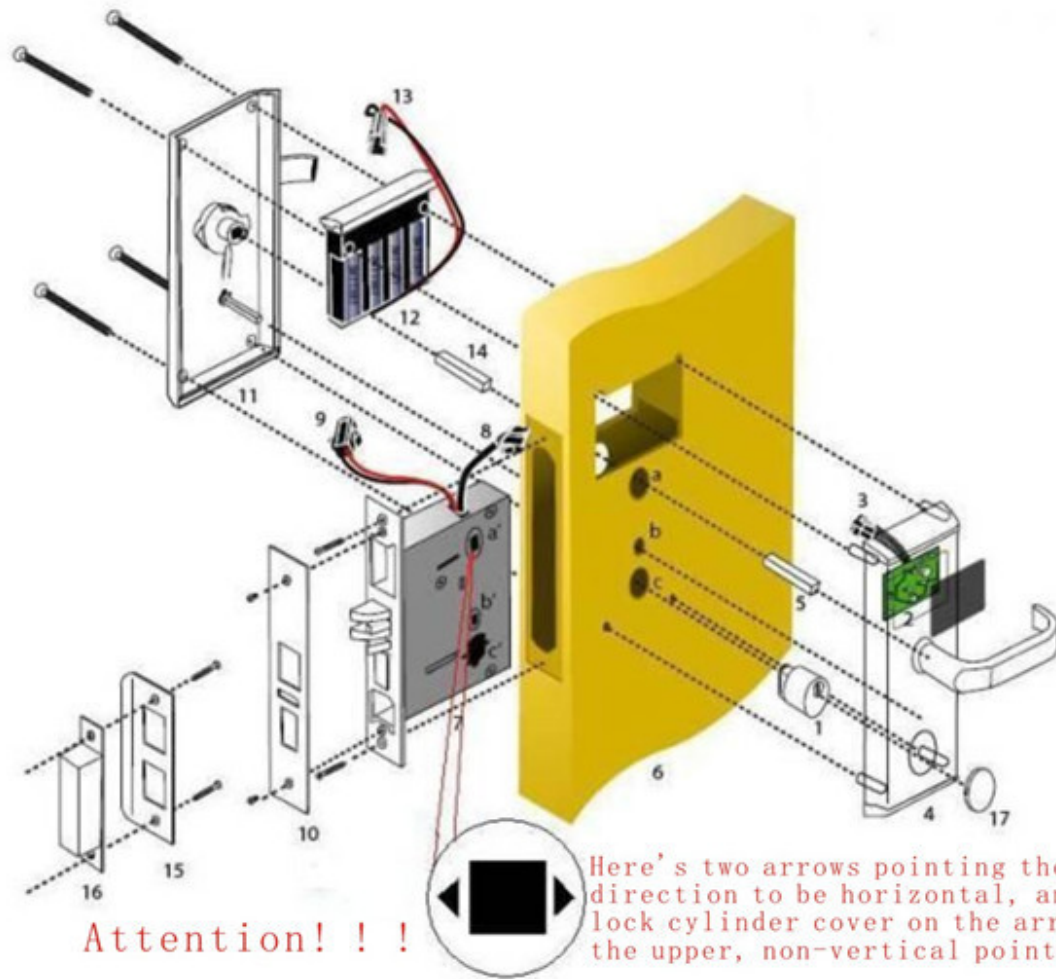

When you place the order, please tell us Which way of handle do you need for the locks(Right or Left)