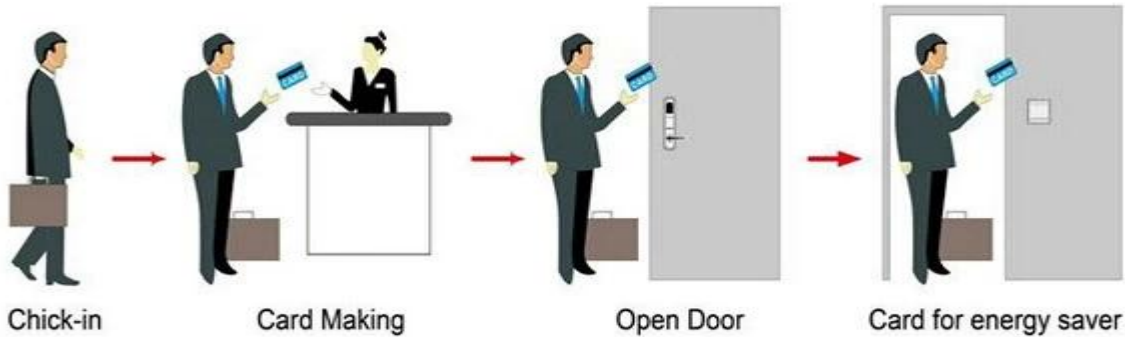

Hotel Lock suppliers china including:

A: MIFARE® card hotel lock, (use with USB port card encoder and software)

B: Temic card hotel lock, (use with USB port card encoder and software)

C: EM hotel lock, (use standalone, no need software)

Smart Card Basic Function

Smart Card Extensive Function

Single operation 0.8 seconds

Card read time < 0.1s

Install door thickness 32-60 mm

Facial color Can be customerized

package includes complete lock,software and demo video