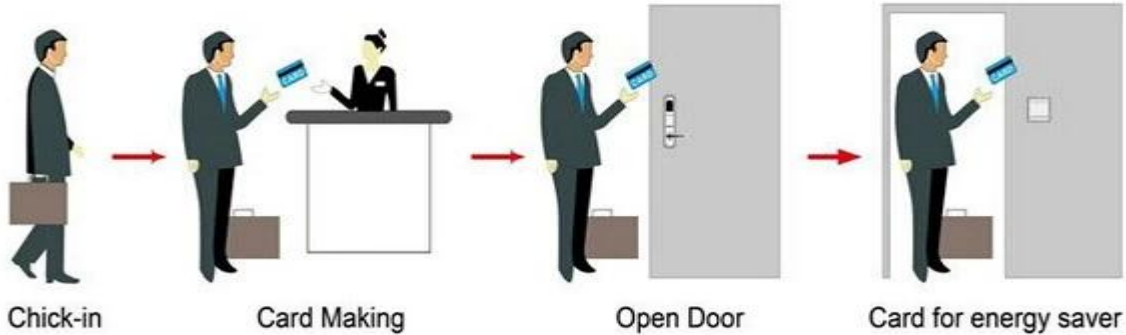

Hotel Lock suppliers china including:

A: MIFARE® card hotel lock, (use with USB port card encoder and software)

B: Temic card hotel lock, (use with USB port card encoder and software)

C: EM hotel lock, (use standalone, no need software)

Smart Card Basic Function

Smart Card Extensive Function

Single operation 0.8 seconds

Card read time < 0.1s

Install door thickness 32-60 mm

Facial color Can be customerized

package includes complete lock,software and demo video