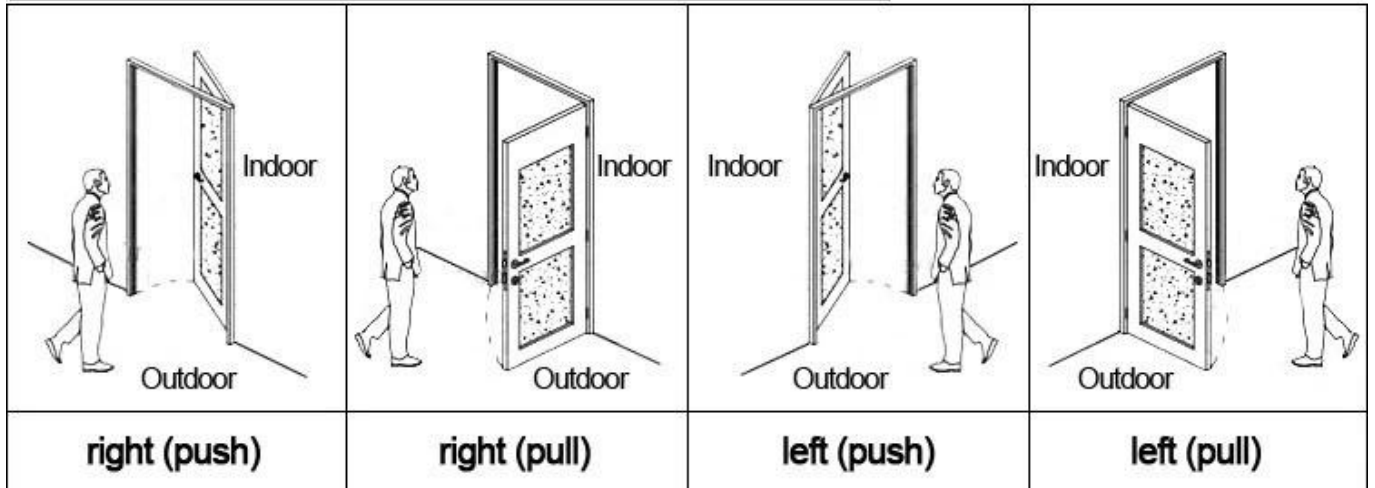

## HOTEL LOCK SYSTEM ONE-CARD-PASS

1. [electronic door lock system for hotels](#) Lock (qty = guest room)---For open the door
2. Encoder (1pcs/hotel ) ---For issuing all kinds of cards

- 3.Switch (qty = guest room)---To get the power
- 4.Cards (qty = 3 times of guest room)-----For open the lock
- 5.Data collector (1pcs/hotel, optional )-----For getting the time and times of the entrance information from the lock
- 6.Self developed software ( free of charge)----For setting the program the whole system.

**Our careful and fabulous workers:**

**Our happy and contented customers:**

**Our fast and prompt delivery:**

**Our confidence and success in exhibition:**

**Accessories list reminder:**

<b>Door Lock Software</b>	<b>RF Card Reader</b>	<b>Data Collector</b>	<b>RF Card</b>	<b>Gain Power Switch</b>

**Please confirm door opening direction as below 4 types:**

**Extended function:**

**Access control**

For common area, or main doors etc. same software, same card

**Elevator control**

For elecator. same software, same card