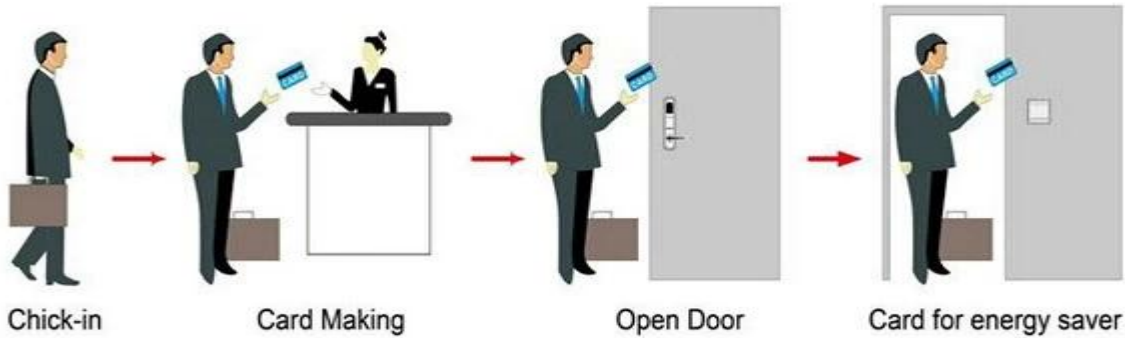

A SYSTEM PY-8320 including:

uhf rfid reader module price, best price Magnetic lock manufacturer, best price Temic card company

A: MIFARE® card hotel lock, (use with USB port card encoder and software)

B: Temic card hotel lock, (use with USB port card encoder and software)

C: EM hotel lock, (use standalone, no need software)

Smart Card Basic Function

Smart Card Extensive Function

Single operation 0.8 seconds

Card read time < 0.1s

Install door thickness 32-60 mm

Facial color Can be customerized