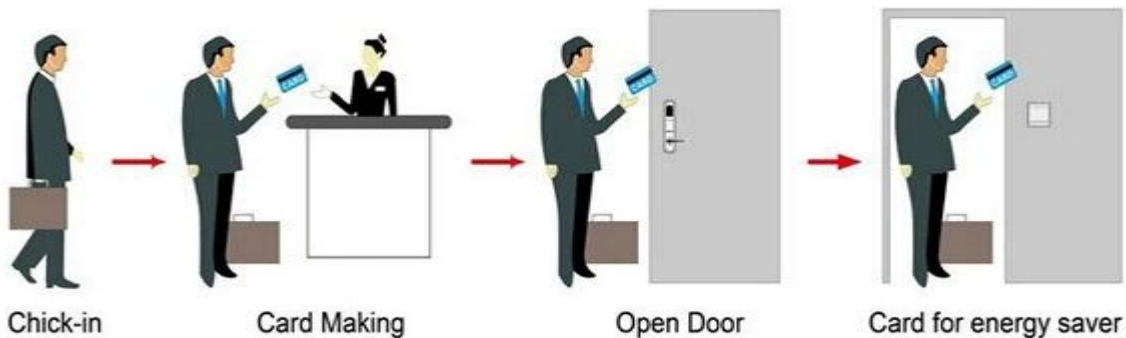

A SYSTEM PY-8320 including:

[electronic door lock system for hotels, Finger access control Hotel lock Supplier, Keyless door lock china](#)

- A: MIFARE® card hotel lock, (use with USB port card encoder and software)
- B: Temic card hotel lock, (use with USB port card encoder and software)
- C: EM hotel lock, (use standalone, no need software)

Smart Card Basic Function

Smart Card Extensive Function

- Single operation 0.8 seconds
- Card read time < 0.1s
- Install door thickness 32-60 mm
- Facial color Can be customerized
- package includes complete lock,software and demo video
- Language support Chinese, English, Portuguese,Turkish,Russian
- Warranty: 1 year warranty
- Service OEM or ODM
- Compatible network Windows XP / 2000 / 2003/2007
- Technology advanced hassel USB technology

HOTEL LOCK SYSTEM ONE-CARD-PASS

1. electronic door lock for hotel Lock (qty = guest room)---For open the door
2. Encoder (1pcs/hotel) ---For issuing all kinds of cards
3. Switch (qty = guest room)---To get the power
4. Cards (qty = 3 times of guest room)----For open the lock
5. Data collector (1pcs/hotel, optional)----For getting the time and times of the entrance information from the lock
6. Self developed software (free of charge)----For setting the program the whole system.