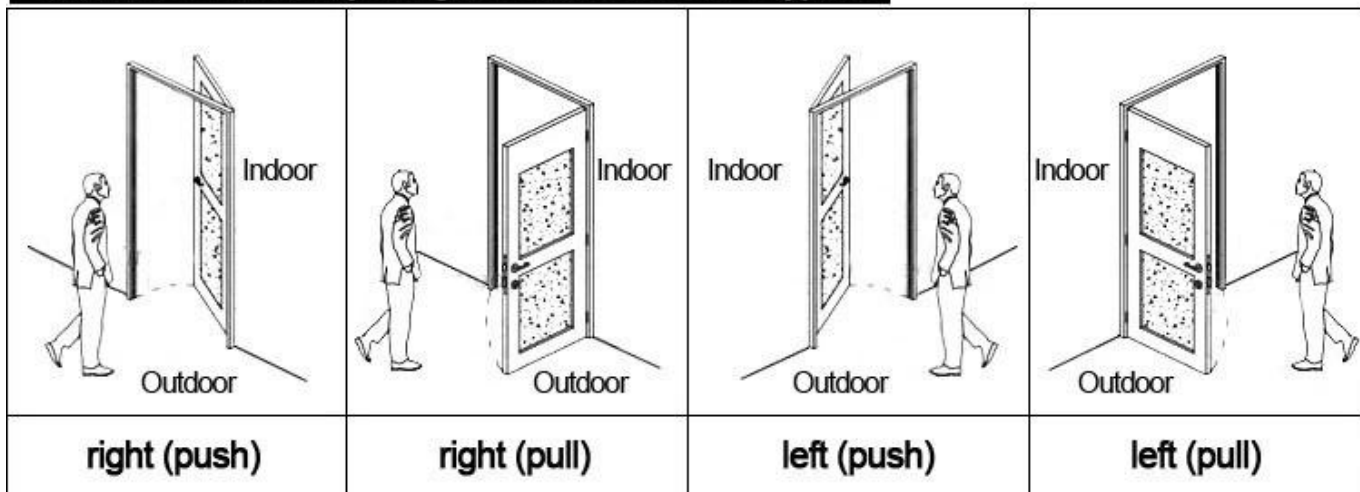

## Accessories list reminder:

Door Lock Software

RF Card Reader

Data Collector

RF Card

Gain Power Switch

## Please confirm door opening direction as below 4 types: