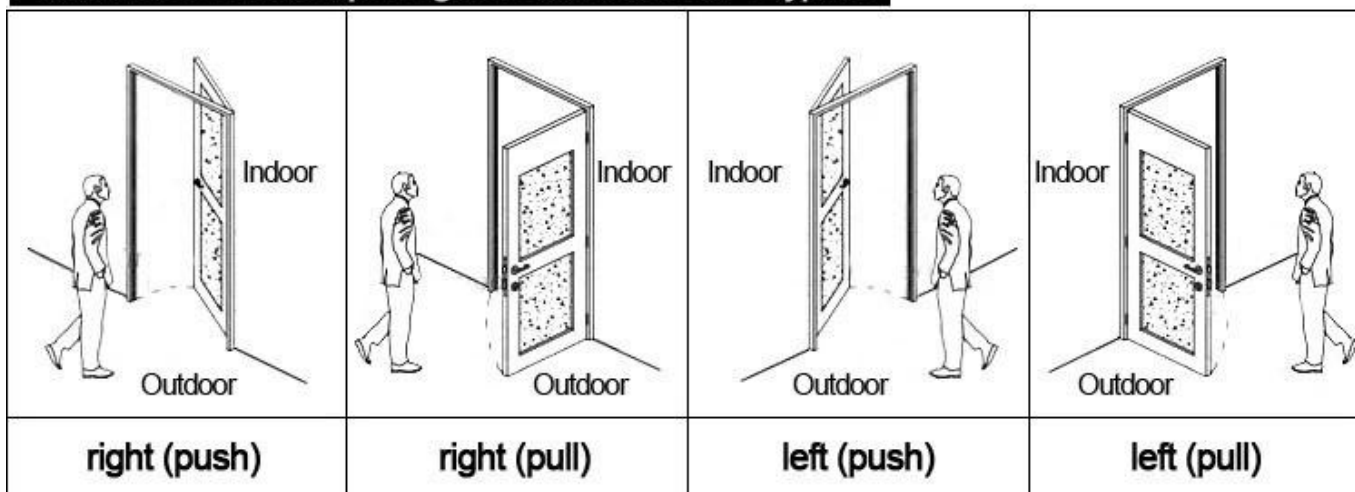

## Accessories list reminder:

1 Door Lock Software

2 RF Card Reader

3 Data Collector

4 RF Card

5 Gain Power Switch

## Please confirm door opening direction as below 4 types: