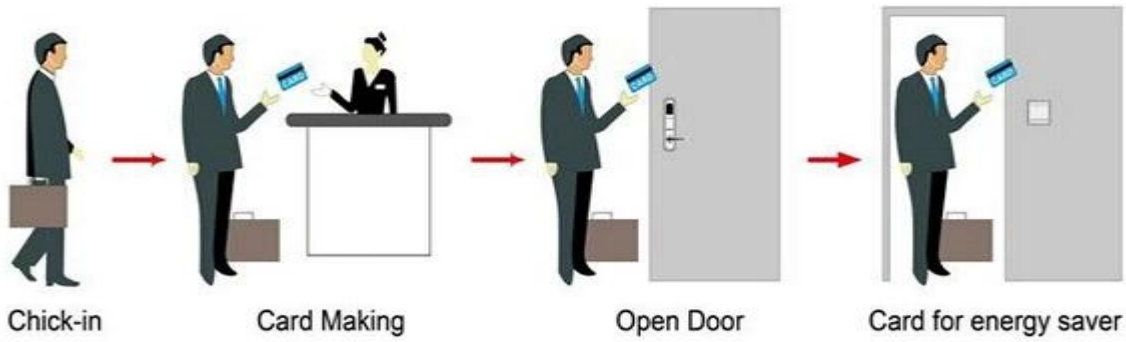

XXXXXXXXXX |

XXXXXXXX-XXXX IC Contactless, RFID XXXXXXXXXXXXXXXXXXXXXXXXXX, XXXXXXXXXXXXXXXXXXXXXXXXXXXXXXXXXX

Smart Card Basic Function