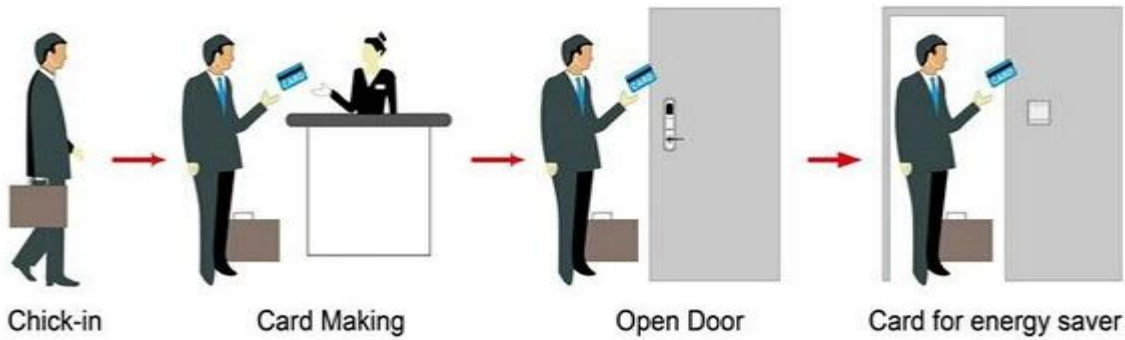

PY-8011-6

Contactless, IC, IC card

Smart Card Basic Function

Smart Card Extensive Function

ID, TEMIC, MIFARE®
 304
 10
 ≤ 5
 DC 6V, AA 4pcs
 ≤ 30 UA
 ≤ 200 mA
 0.8
 ≤ 0.1 s
 32-60
 customerized
 Windows XP / 2000 / 2003/2007
 USB hassel

PY-8181

HOTEL LOCK SYSTEM ONE-CARD-PASS

1. [RF Card Lock](#) (qty = guest room) ---
2. Encoder (1pcs / hotel) ---
3. Switch (qty = guest room) ---
4. (qty = 3) -----
5. (1 /) -----
6. () -----

RF Card Lock: