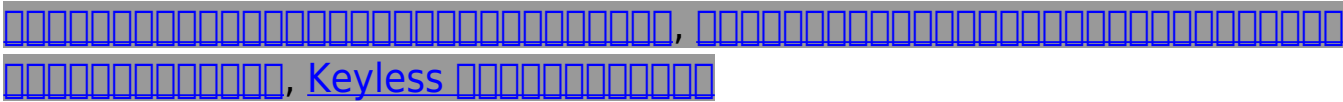

Smart Card Basic Function

Smart Card Extensive Function

304 [Keyless](#) PY-8181

ID, TEMIC, MIFARE®
 304
 10
 ≤ 5
 DC 6V, AA 4pcs
 ≤ 30 UA
 ≤ 200 mA
 0.8
 ≤ 0.1 s
 32-60
 customized
 Windows XP / 2000 / 2003/2007
 USB hassel

PY-8181

HOTEL LOCK SYSTEM ONE-CARD-PASS

1. [] (qty = guest room) --- []
2. Encoder (1pcs / hotel) --- []
3. Switch (qty = guest room) --- []
4. [] (qty = 3 []) ----- []
5. [] (1 [] / []) -----
[]
6. [] ([]) ----- []