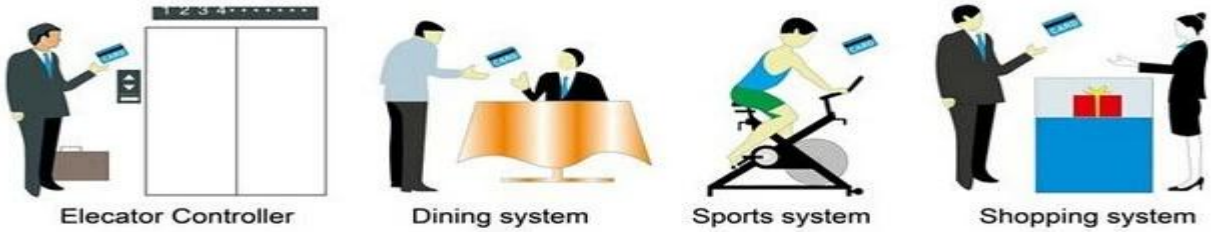

Smart Card Extensive Function

0.8
& lt; 0.1s
32-60
customerized
keycard
OEM ODM
Windows XP / 2000 / 2003/2007
USB hassle