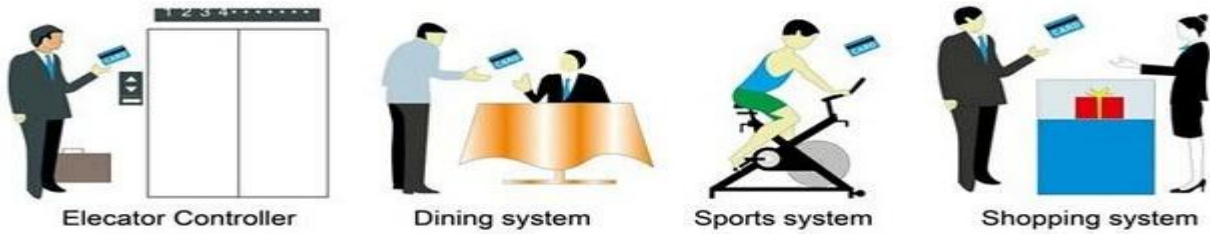

Smart Card Extensive Function

ID, TEMIC, MIFARE®
304
10
 ≤ 5
DC 6V, AA 4pcs
 $\leq 30 \mu A$
 $\leq 200 \text{ mA}$
0.8
 $\leq 0.1s$
32-60
customized
Windows XP / 2000 / 2003/2007
USB hassle

PY-8505