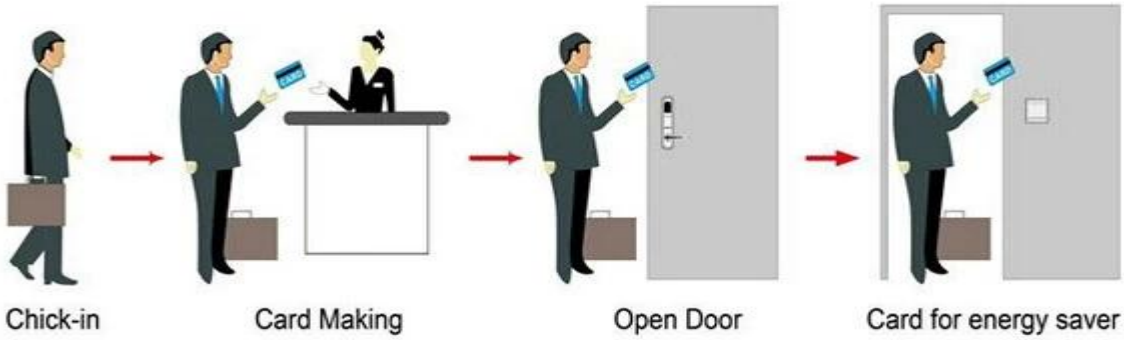

Keyless 系統

- A: MIFARE® (USB)
- B: Temic card (USB)
- C: EM (USB)

Smart Card Basic Function

Smart Card Extensive Function

0.8
 < 0.1s
 32-60
 customized
 Windows XP / 2000 / 2003/2007
 USB hassel

HOTEL LOCK SYSTEM ONE-CARD-PASS

1. [] (qty = guest room) --- []
2. Encoder (1pcs / hotel) --- []
3. Switch (qty = guest room) --- []
4. [] (qty = 3 []) ----- []
5. [] (1 [] / []) -----
[]
6. [] ([]) ----- []

[]: