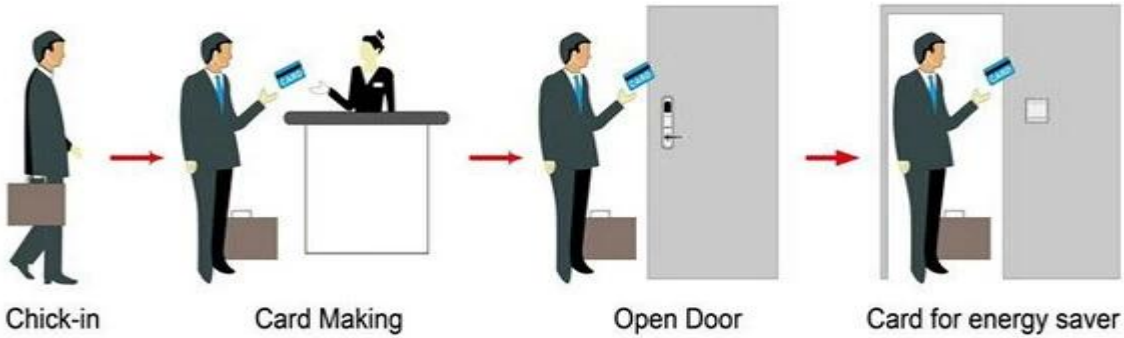

PY-8011-6

Product: Temic, RFID

Smart Card Basic Function

Smart Card Extensive Function

ID, TEMIC, MIFARE®
 304
 10
 ≤ 5
 DC 6V, AA 4pcs
 $\leq 30 \mu A$
 $\leq 200 \text{ mA}$
 0.8
 $\leq 0.1s$
 32-60
 customerized
 Windows XP / 2000 / 2003/2007
 USB hassel

PY-8181

HOTEL LOCK SYSTEM ONE-CARD-PASS

1. [RF Card Lock](#) (qty = guest room) ---
2. Encoder (1pcs / hotel) ---
3. Switch (qty = guest room) ---
4. [RF Card](#) (qty = 3 / hotel) ---
5. [Gain Power Switch](#) (1 / hotel) ---
6. [Door Lock Management Software](#) (1 / hotel) ---

[RF Card Lock](#):

Accessories list reminder:

1
Door Lock
Software

2
RF Card
Reader

3
Data Collector

4
RF Card

5
Gain Power
Switch

Please confirm door opening direction as below 4 types: