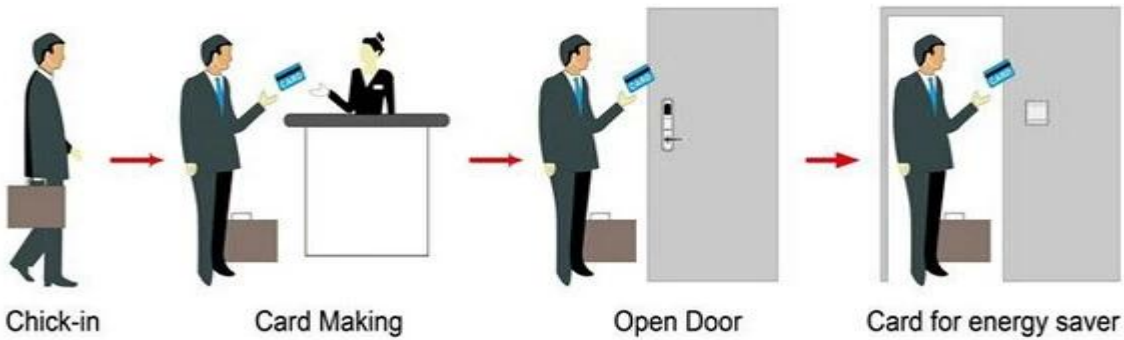

Model PY-8320 :

RFID uhf, ,

Temic

- A: MIFARE® (USB)
- B: Temic card (USB)
- C: EM ( )

Smart Card Basic Function