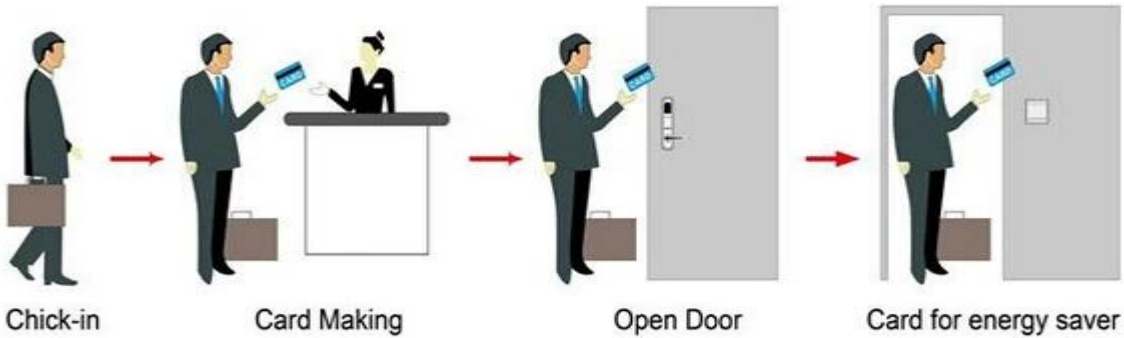

Keyless 系統

- A: MIFARE® (USB)
- B: Temic card (USB)
- C: EM (USB)

Smart Card Basic Function